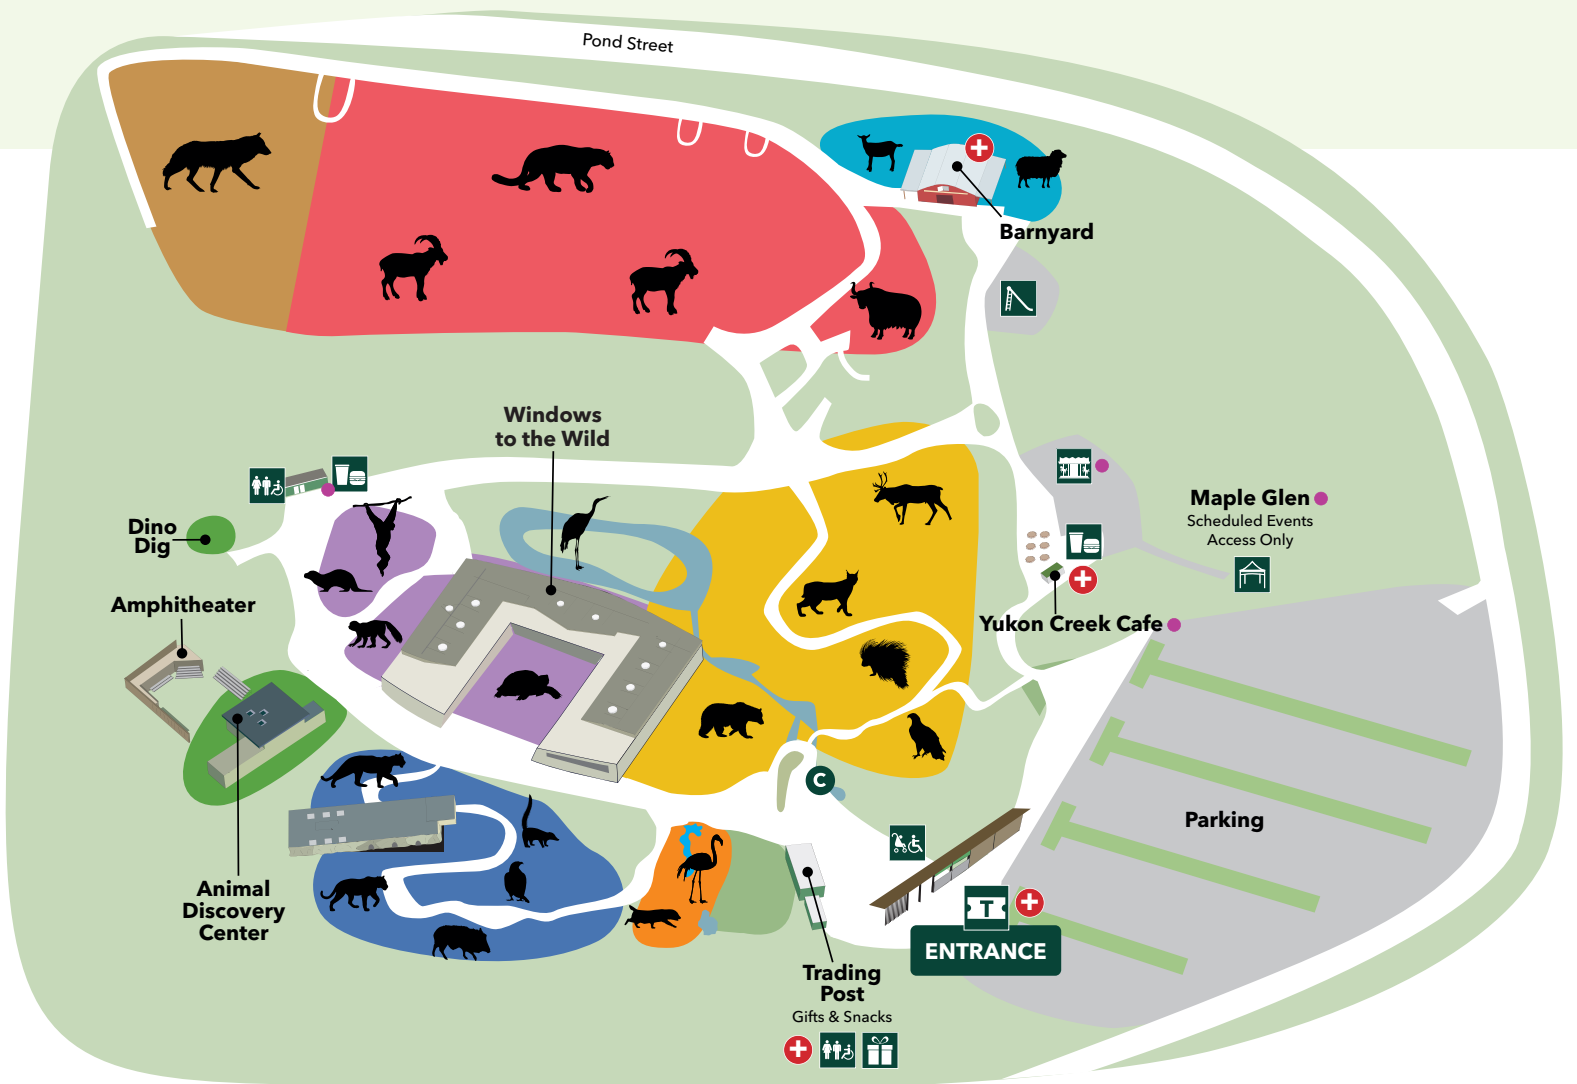

Stone Zoo Visitor Guide

Tickets & Information

Restrooms

Stroller & Wheelchair Rental

Gift Shop

Playground

Rides

Rental Area

Concessions

Seasonal

Conservation Kiosk

First Aid Kits are available at the admission booth, the gift shop, the Safari Grill, at the train ride booth and at the barnyard.

CARIBBEAN COAST

Bush Dog
Caribbean Flamingo
Jamaican Iguana
Macaws

YUKON CREEK

Bald Eagle
Black Bear
Lynx
North American Porcupine
Reindeer

ANIMAL DISCOVERY CENTER

Box Turtle
California Kingsnake
Leopard Gecko
Panamanian Golden Frog
Poison Dart Frog
Rosy Boa

TREETOPS AND RIVERBEDS

Colobus Monkey
North American River Otter
White-Cheeked Gibbon

BARNYARD

Goat
Sheep

HIMALAYAN HIGHLANDS

Markhor
Snow Leopard
Yak

MEXICAN GRAY WOLVES

TREASURES OF THE SIERRA MADRE

Chacoan Peccary
Coati
Cougar
Gila Monster
Jaguar
Peregrine Falcon
Seba's Short-Tailed Bat

WINDOWS TO THE WILD

African Spurred Tortoise
Central American Agouti
Cotton-Top Tamarin
Inca Tern
Prehensile-Tailed Porcupine
Rock Hyrax
Two-Toed Sloth