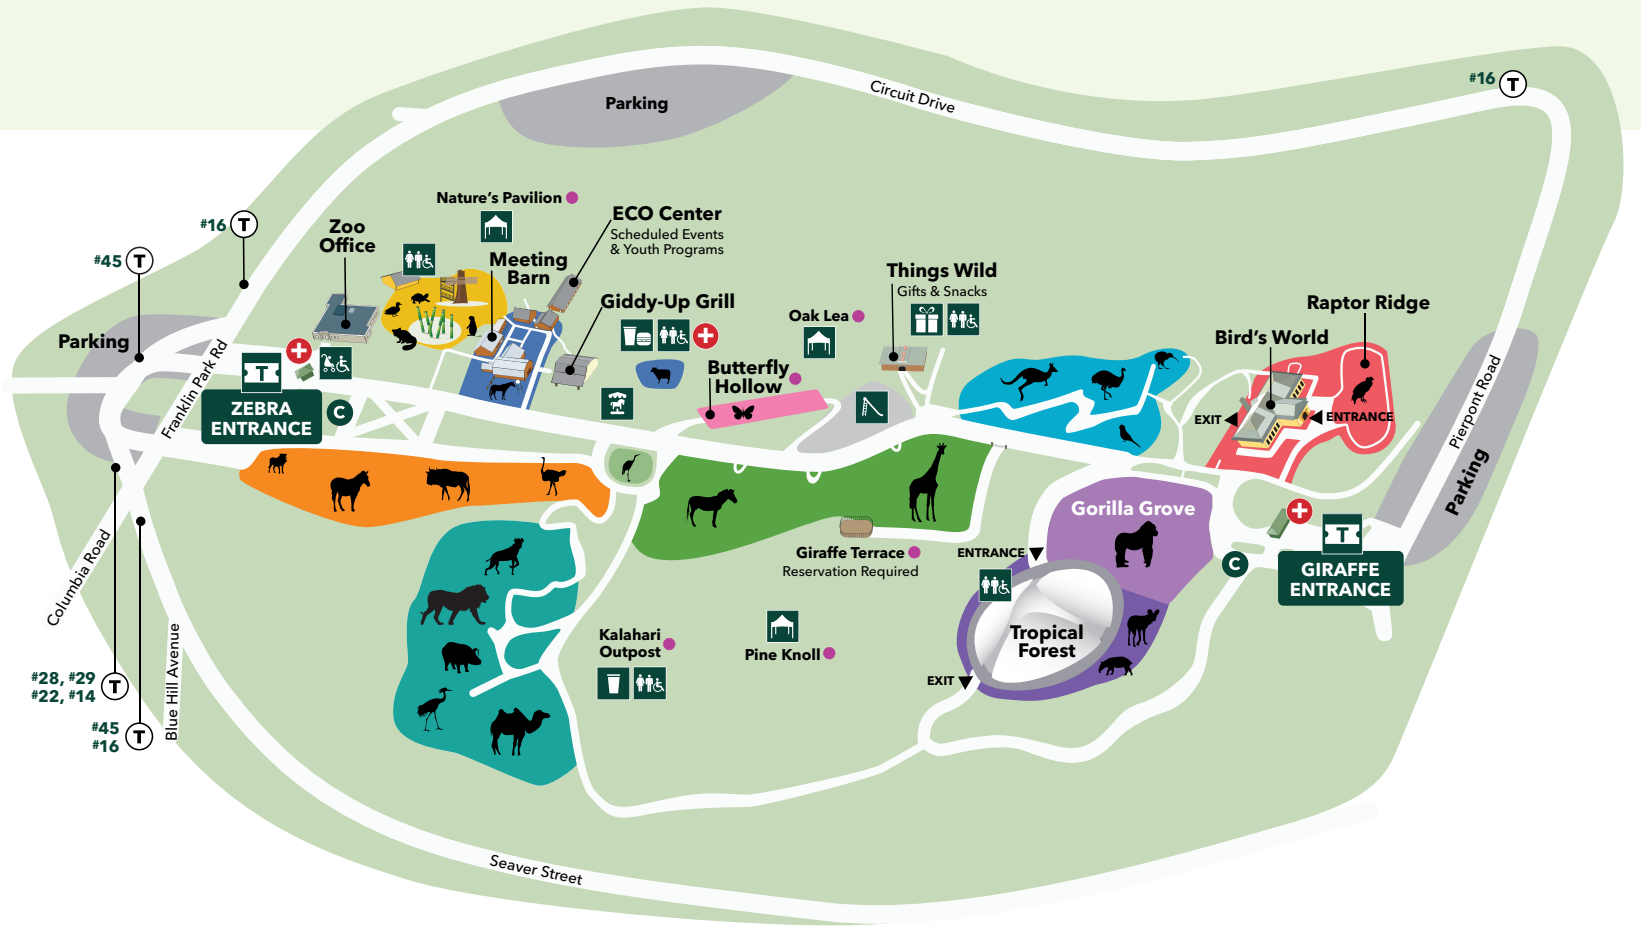

Franklin Park Zoo

Visitor Guide

Tickets & Information

Restrooms

Stroller & Wheelchair Rental

Concessions

Gift Shop

Rides

Playground

Rental Area

Seasonal

Conservation Kiosk

First Aid Kits are available at the admission booths, gift shop, and the Giddy-Up Grill.

Public Transportation

SERENGETI CROSSING

Cape Porcupine
Hartmann's Mountain Zebra
Ostrich
Warthog
Wildebeest

CHILDREN'S ZOO

Blanding's Turtle
Hooded Crane
Muntjac
Prairie Dog
Red-Breasted Goose
Red Panda
Spotted Turtle

GIRAFFE SAVANNAH

Masai Giraffe
Somali Wild Ass

FRANKLIN FARM

Barn Owl
Chicken
Contact Corral (weather permitting)
Goat
Guinea Hog
Mini Donkey
Poitou Donkey

KALAHARI KINGDOM

Bactrian Camel
Lion
Nyala
Red River Hog
Spotted Hyena

BUTTERFLY HOLLOW

(seasonal)

OUTBACK TRAIL

Aussie Aviary (seasonal)
Emu
Kiwi
Red Kangaroo
Wallaby

GORILLA GROVE

Gorilla

TROPICAL FOREST

Baird's Tapir
Giant Anteater
Gorilla
Green Anaconda
Pygmy Hippopotamus
Ring-Tailed Lemur
Two-Toed Sloth

BIRD'S WORLD

Kea
Kookaburra
White-Naped Crane

EXHIBITS INSIDE BUILDING
• Swamp • Rainforest
• Scrubland • Riverbank

RAPTOR RIDGE

Andean Condor
Steller's Sea Eagle

TO LEARN MORE about Franklin Park Zoo, visit www.franklinparkzoo.org | 617-541-LION