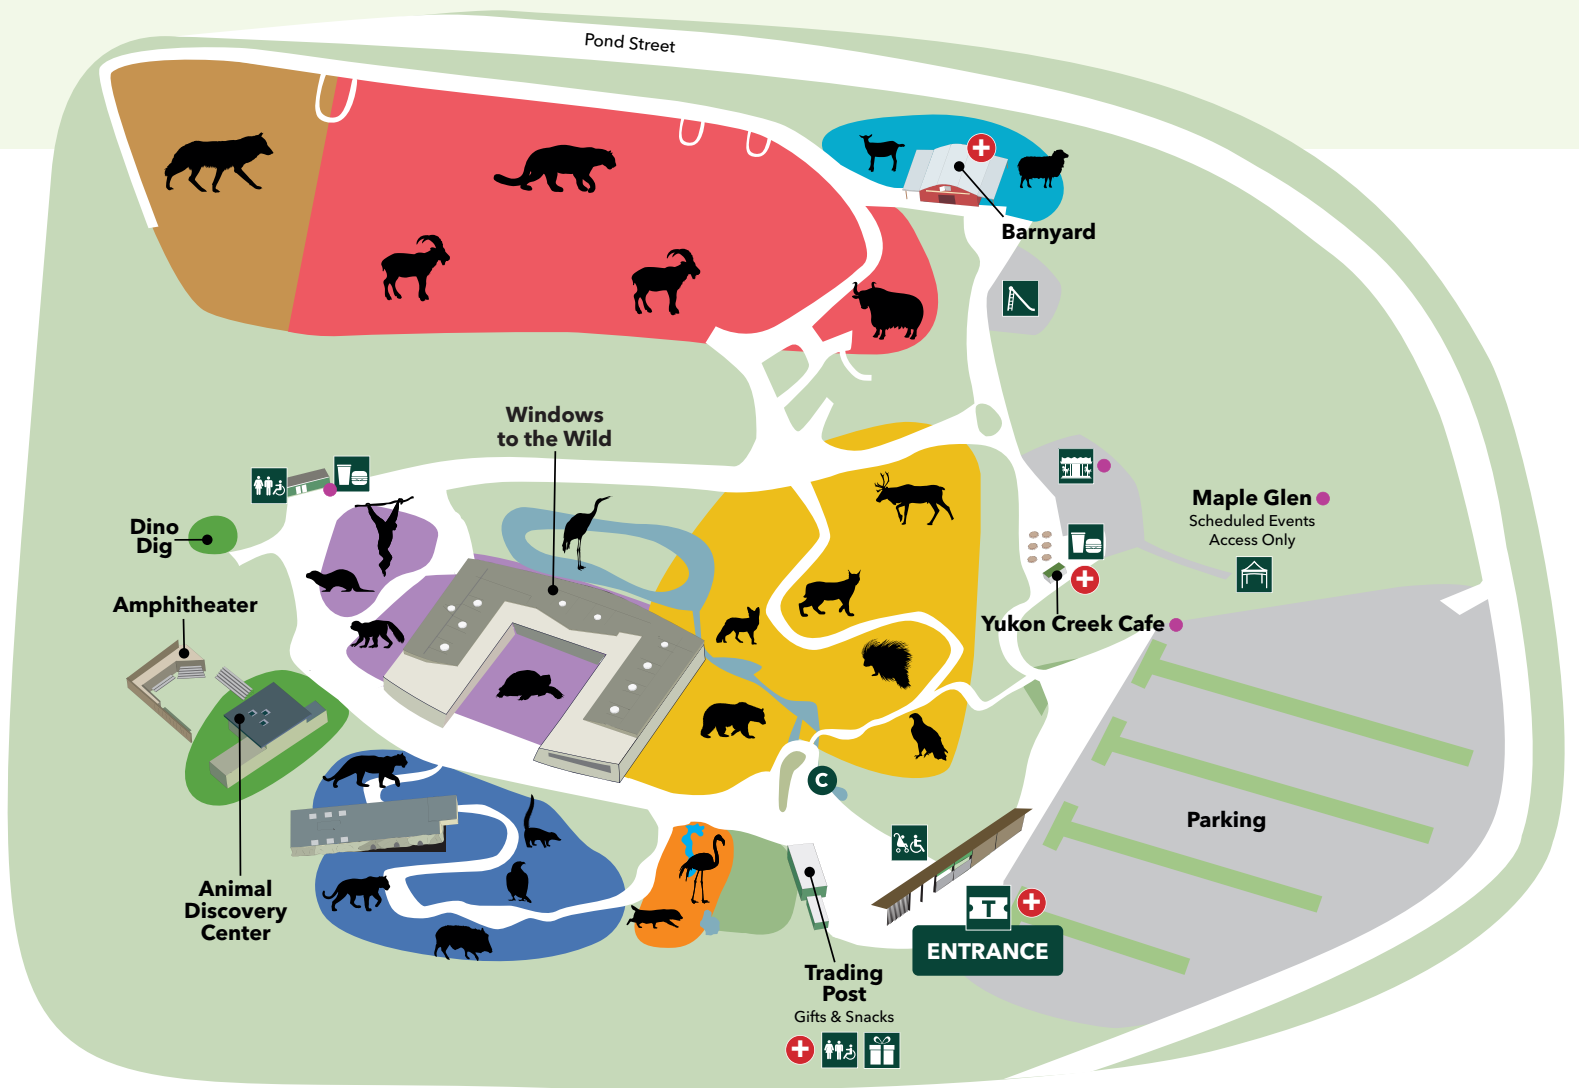

# Stone Zoo Visitor Guide

Tickets & Information

Restrooms

Stroller & Wheelchair Rental

Gift Shop

Playground

Rides

Rental Area

Concessions

Seasonal

Conservation Kiosk

**First Aid Kits** are available at the admission booth, the gift shop, the Safari Grill, at the train ride booth and at the barnyard.

## TREETOPS AND RIVERBEDS

Colobus Monkey  
North American River Otter  
White-Cheeked Gibbon

## WINDOWS TO THE WILD

African Spurred Tortoise  
Central American Agouti  
Cotton-Top Tamarin  
Inca Tern  
Prehensile-Tailed Porcupine  
Rock Hyrax  
Two-Toed Sloth