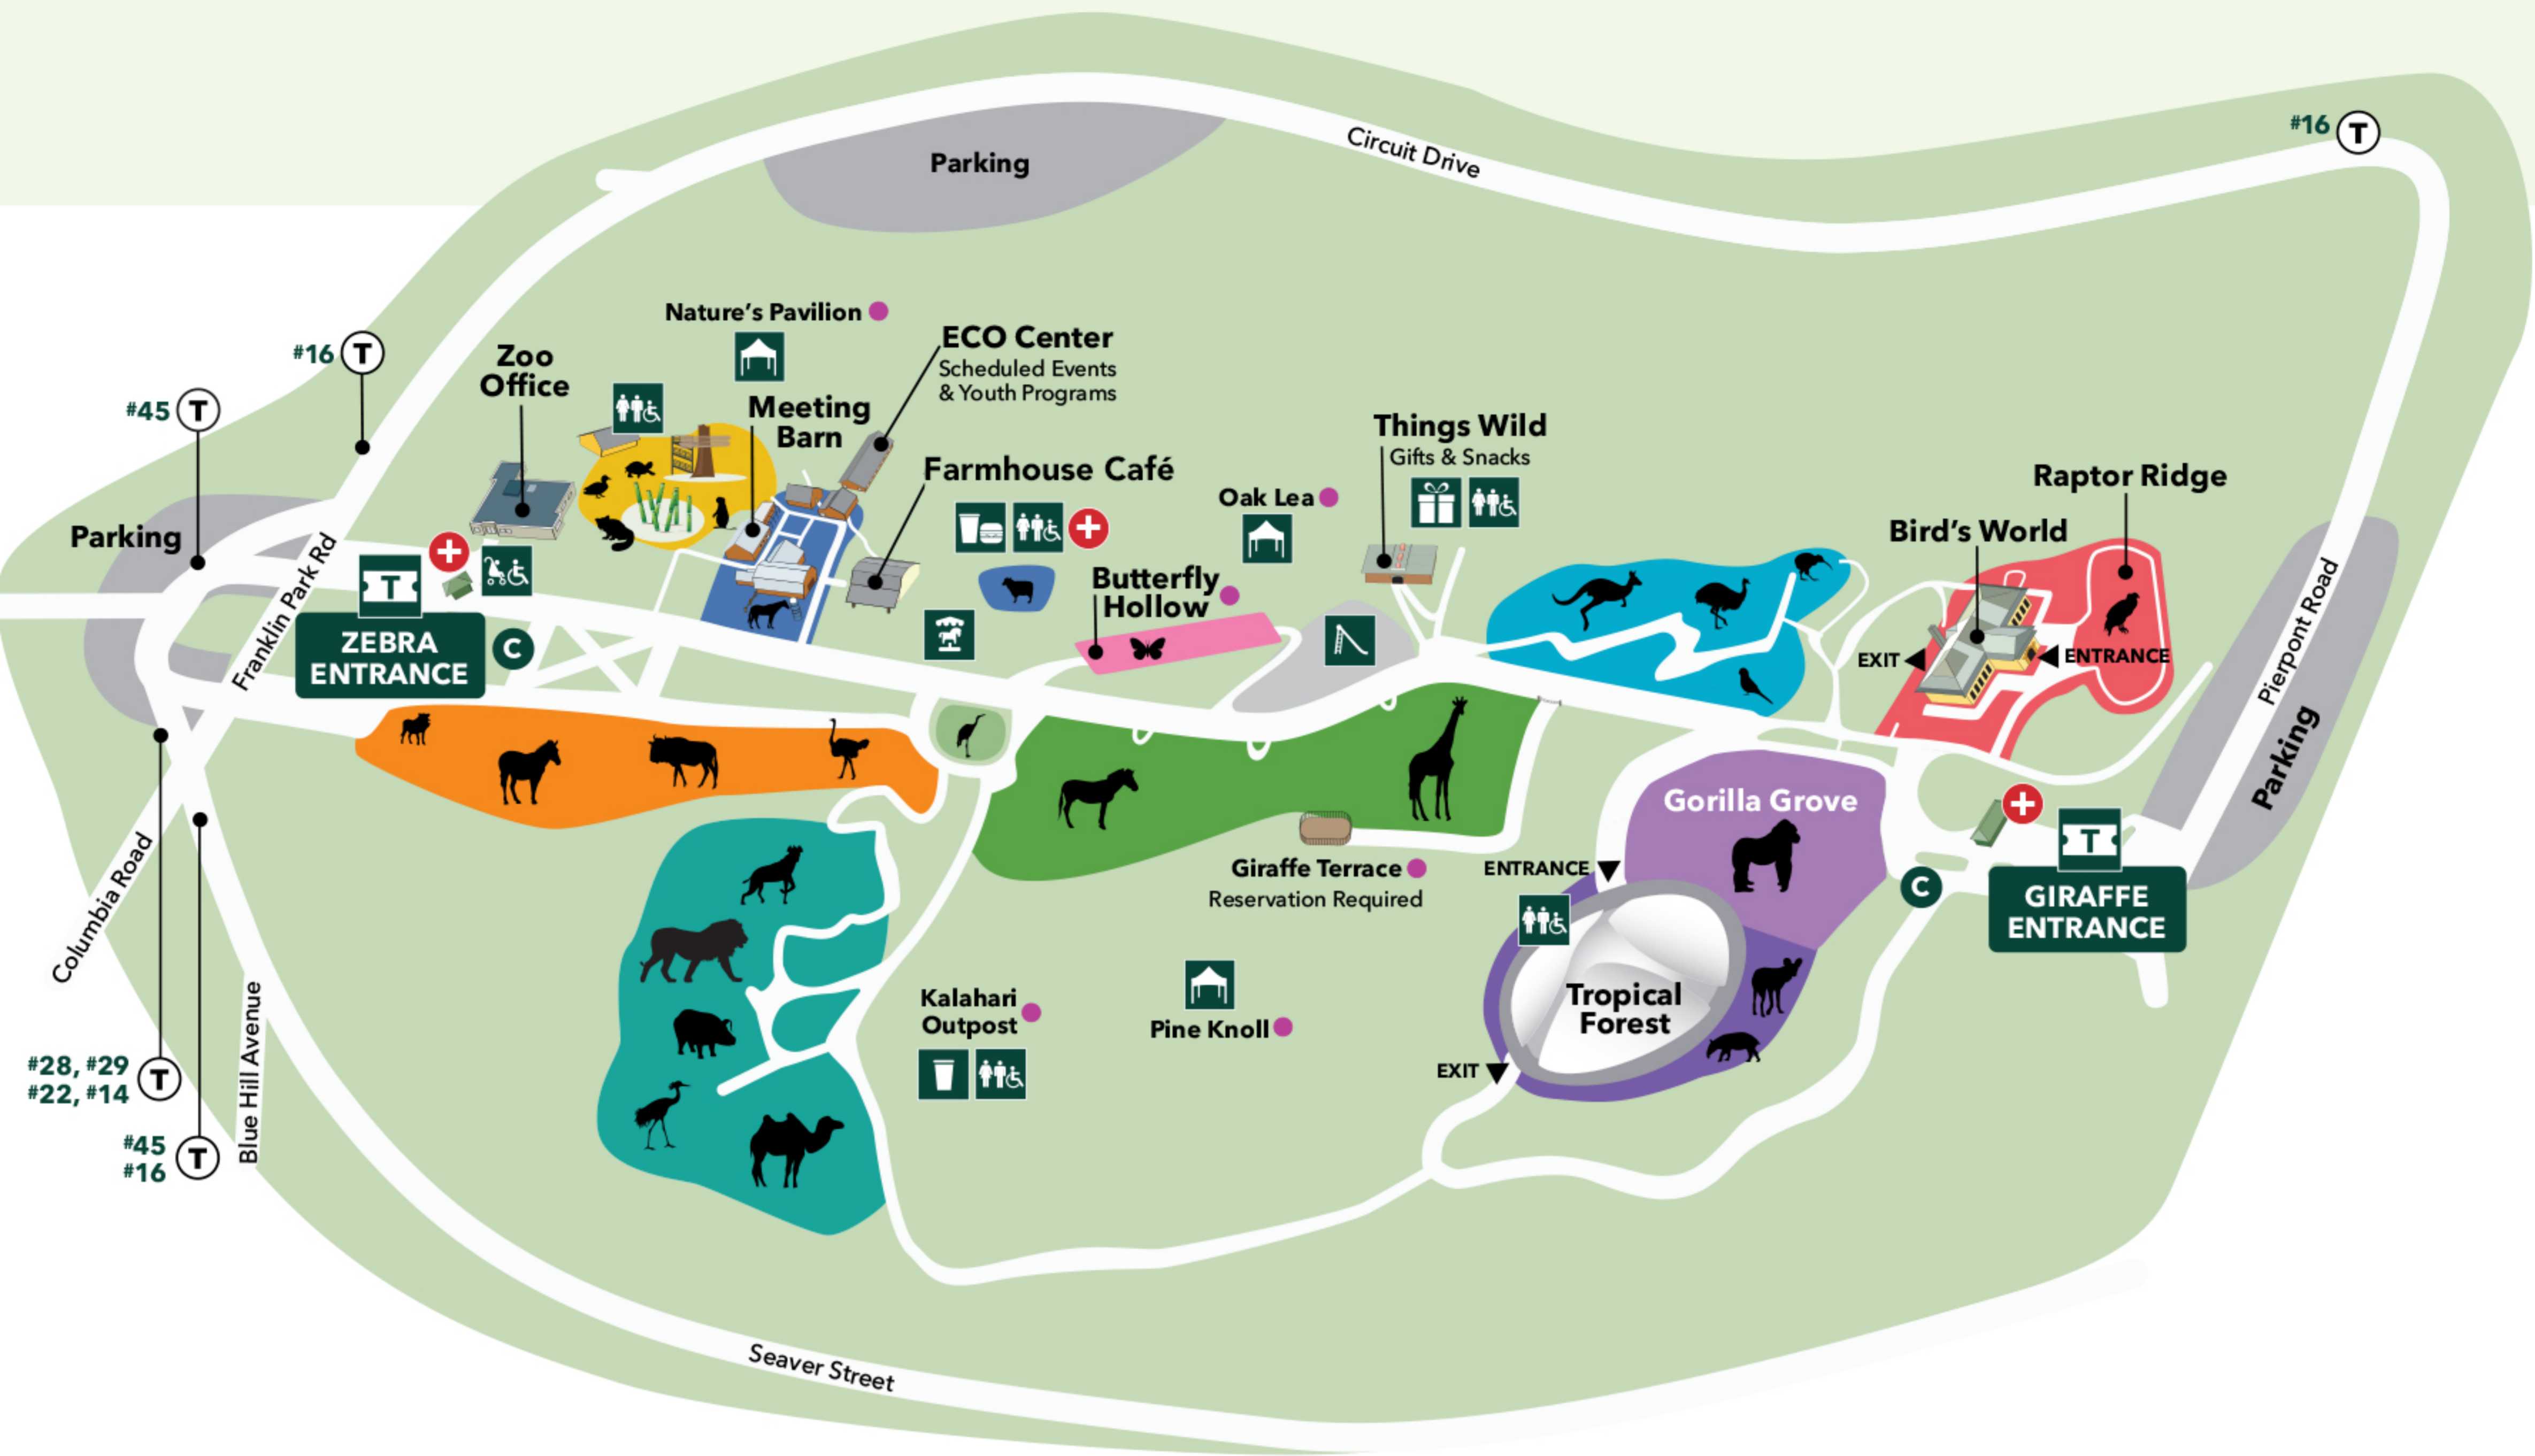

Franklin Park Zoo

Visitor Guide

Tickets & Information	Concessions	Playground	Conservation Kiosk
Restrooms	Gift Shop	Rental Area	First Aid Kits are available at the admission booths, gift shop, and the Giddy-Up Grill.
Stroller & Wheelchair Rental	Rides	Seasonal	Public Transportation

SERENGETI CROSSING

- Cape Porcupine
- Hartmann's Mountain Zebra
- Ostrich
- Warthog
- Wildebeest

CHILDREN'S ZOO

- Blanding's Turtle
- Hooded Crane
- Muntjac
- Prairie Dog
- Red-Breasted Goose
- Red Panda
- Spotted Turtle

GIRAFFE SAVANNAH

- Masai Giraffe
- Somali Wild Ass

FRANKLIN FARM

- Barn Owl
- Chicken
- Contact Corral (weather permitting)
- Goat
- Guinea Hog
- Mini Donkey
- Poitou Donkey

KALAHARI KINGDOM

- Bactrian Camel
- Lion
- Nyala
- Red River Hog
- Spotted Hyena

BUTTERFLY HOLLOW

(seasonal)

OUTBACK TRAIL

- Aussie Aviary (seasonal)
- Emu
- Kiwi
- Red Kangaroo
- Wallaby

GORILLA GROVE

- Gorilla

TROPICAL FOREST

- Baird's Tapir
- Giant Anteater
- Gorilla
- Green Anaconda
- Pygmy Hippopotamus
- Ring-Tailed Lemur
- Two-Toed Sloth

BIRD'S WORLD

- Kea
- Kookaburra
- White-Naped Crane

EXHIBITS INSIDE BUILDING

- Swamp
- Rainforest
- Scrubland
- Riverbank

RAPTOR RIDGE

- Andean Condor
- Steller's Sea Eagle