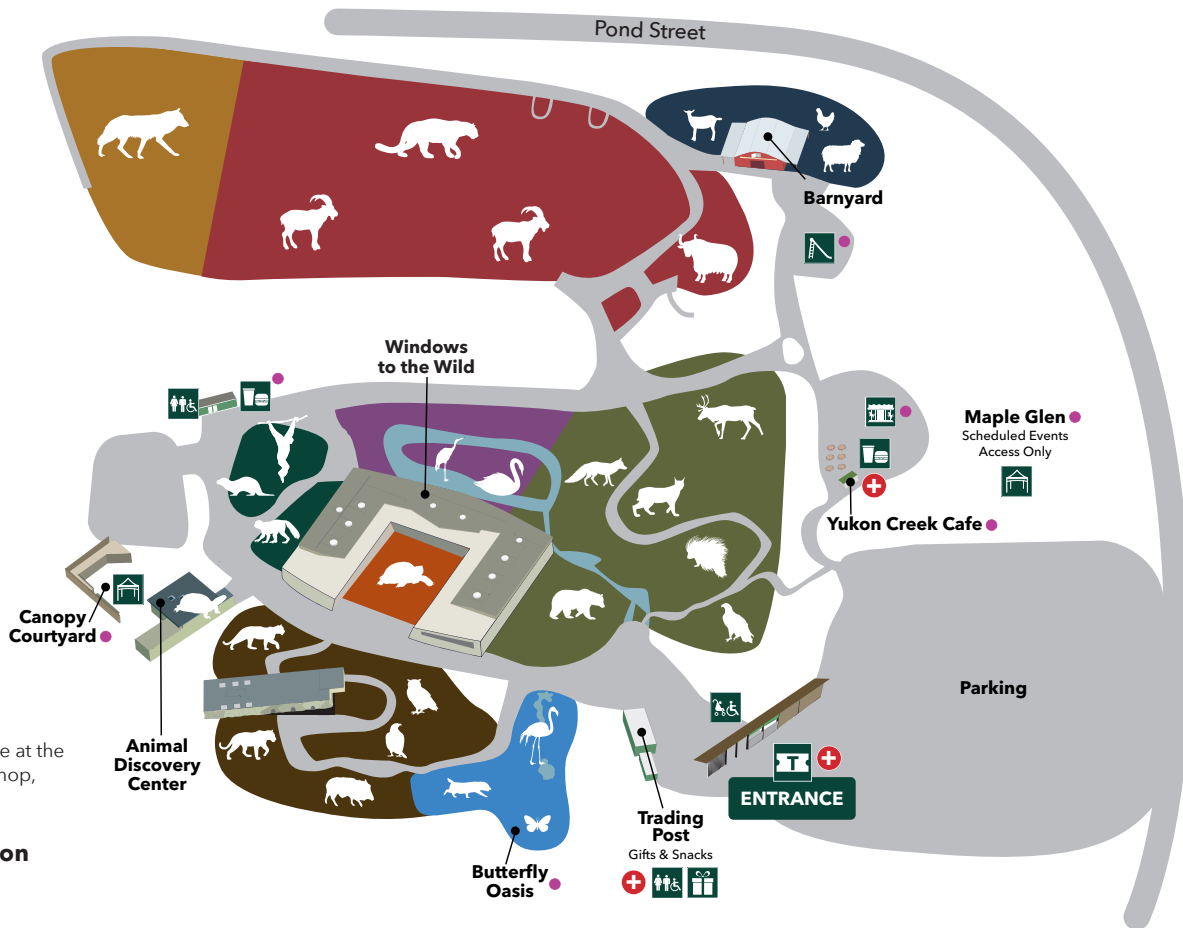

Stone Zoo Visitor Guide

 Tickets & Information

 Restrooms

 Stroller & Wheelchair Rental

 Gift Shop

 Playground

 Rides

 Rental Area

 Concessions

 Seasonal

 First Aid Kits are available at the admission booth, the gift shop, and the Yukon Creek Café

 Public Transportation

CARIBBEAN COAST

Bush Dog
Butterflies (seasonal)
Caribbean Flamingo
Jamaican Iguana (seasonal)
Macaws (seasonal)

ANIMAL DISCOVERY CENTER

Eastern Box Turtle
Corn Snake
Panamanian Golden Frog
Poison Dart Frog

NORTH AMERICAN WETLANDS

Ducks
Trumpeter Swan
Whooping Crane

YUKON CREEK

Arctic Fox
Bald Eagle
Black Bear
Lynx
North American Porcupine
Reindeer

MEXICAN GRAY WOLVES

BARNYARD

Chicken
Goat
Sheep

HIMALAYAN HIGHLANDS

Markhor
Snow Leopard
Yak

TREETOPS AND RIVERBEDS

Colobus Monkey
North American River Otter
White-Cheeked Gibbon