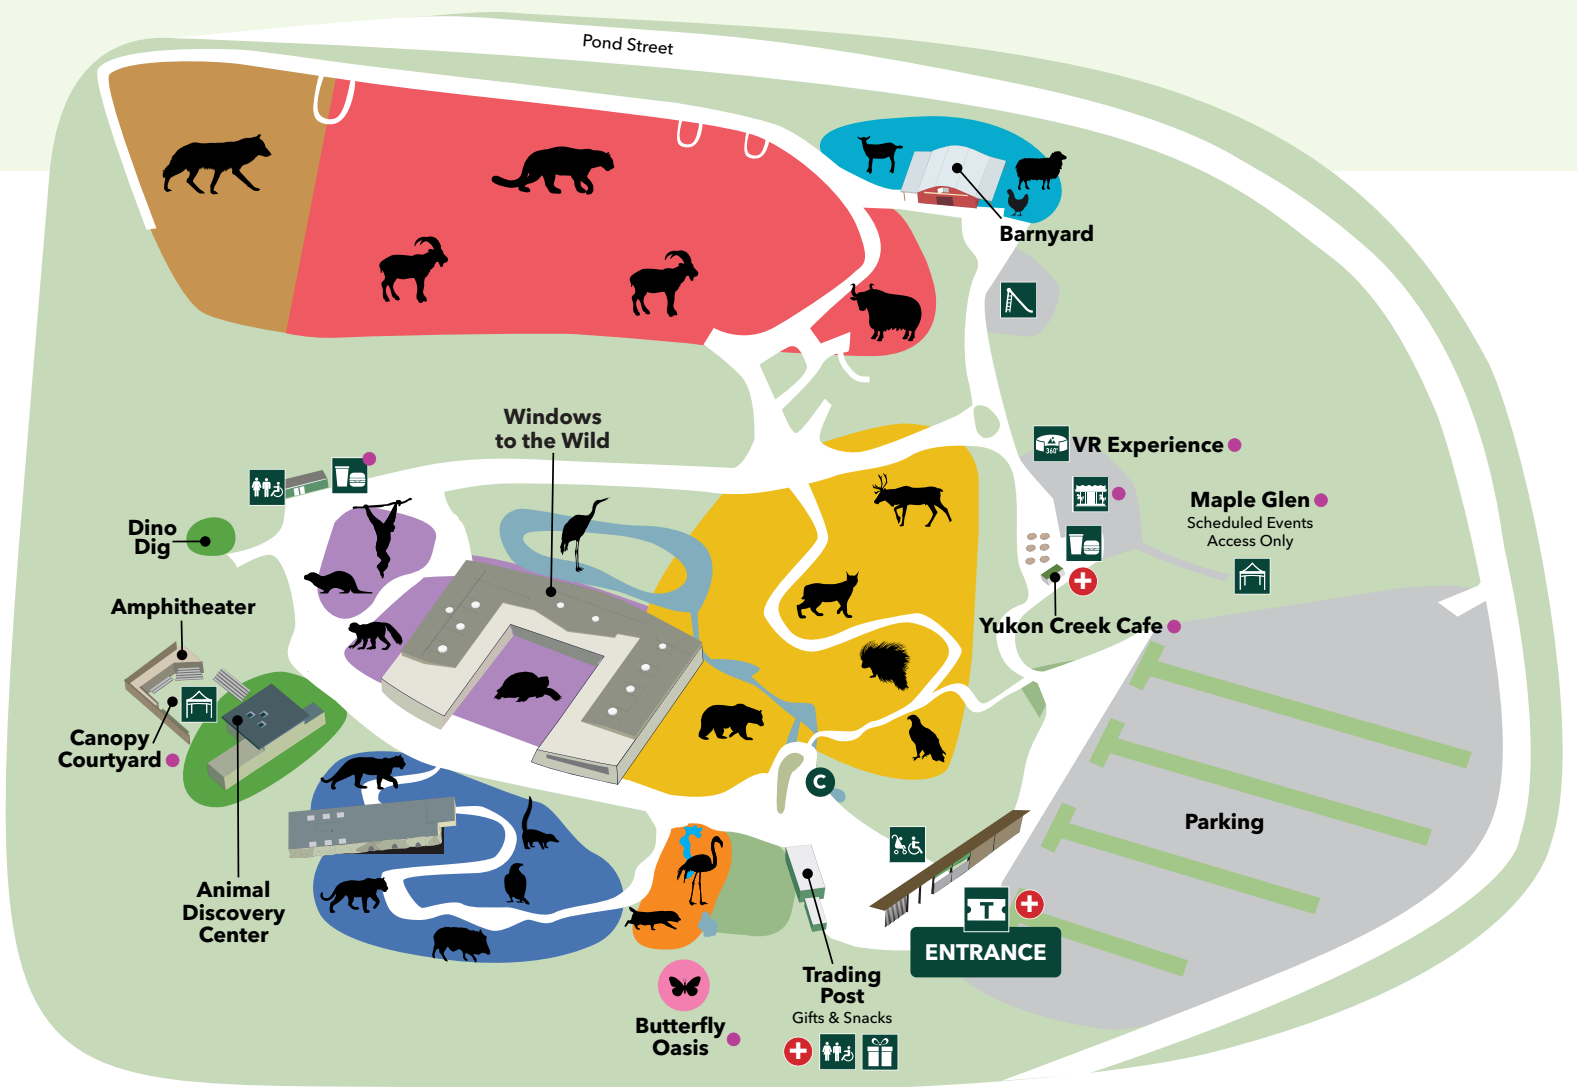

# Stone Zoo Visitor Guide

Tickets & Information

Gift Shop

Rental Area

Seasonal

Restrooms

Playground

Concessions

Conservation Kiosk

Stroller & Wheelchair Rental

Rides

VR Experience

**First Aid Kits** are available at the admission booth, the gift shop, and the Yukon Creek Café

## Visitor Guide

-  **Tickets & Information**
-  **Restrooms**
-  **Stroller & Wheelchair Rental**

-  **Concessions**
-  **Gift Shop**
-  **Rides**

-  **Playground**
-  **Rental Area**
-  **Seasonal**

-  **Conservation Kiosk**
-  **First Aid Kits** are available at the admission booths, gift shop, and the Farmhouse Cafe.
-  **Public Transportation**

### BIRD'S WORLD

- Kea
- Kookaburra
- White-Naped Crane
- EXHIBITS INSIDE BUILDING**
- Swamp • Rainforest
- Scrubland • Riverbank