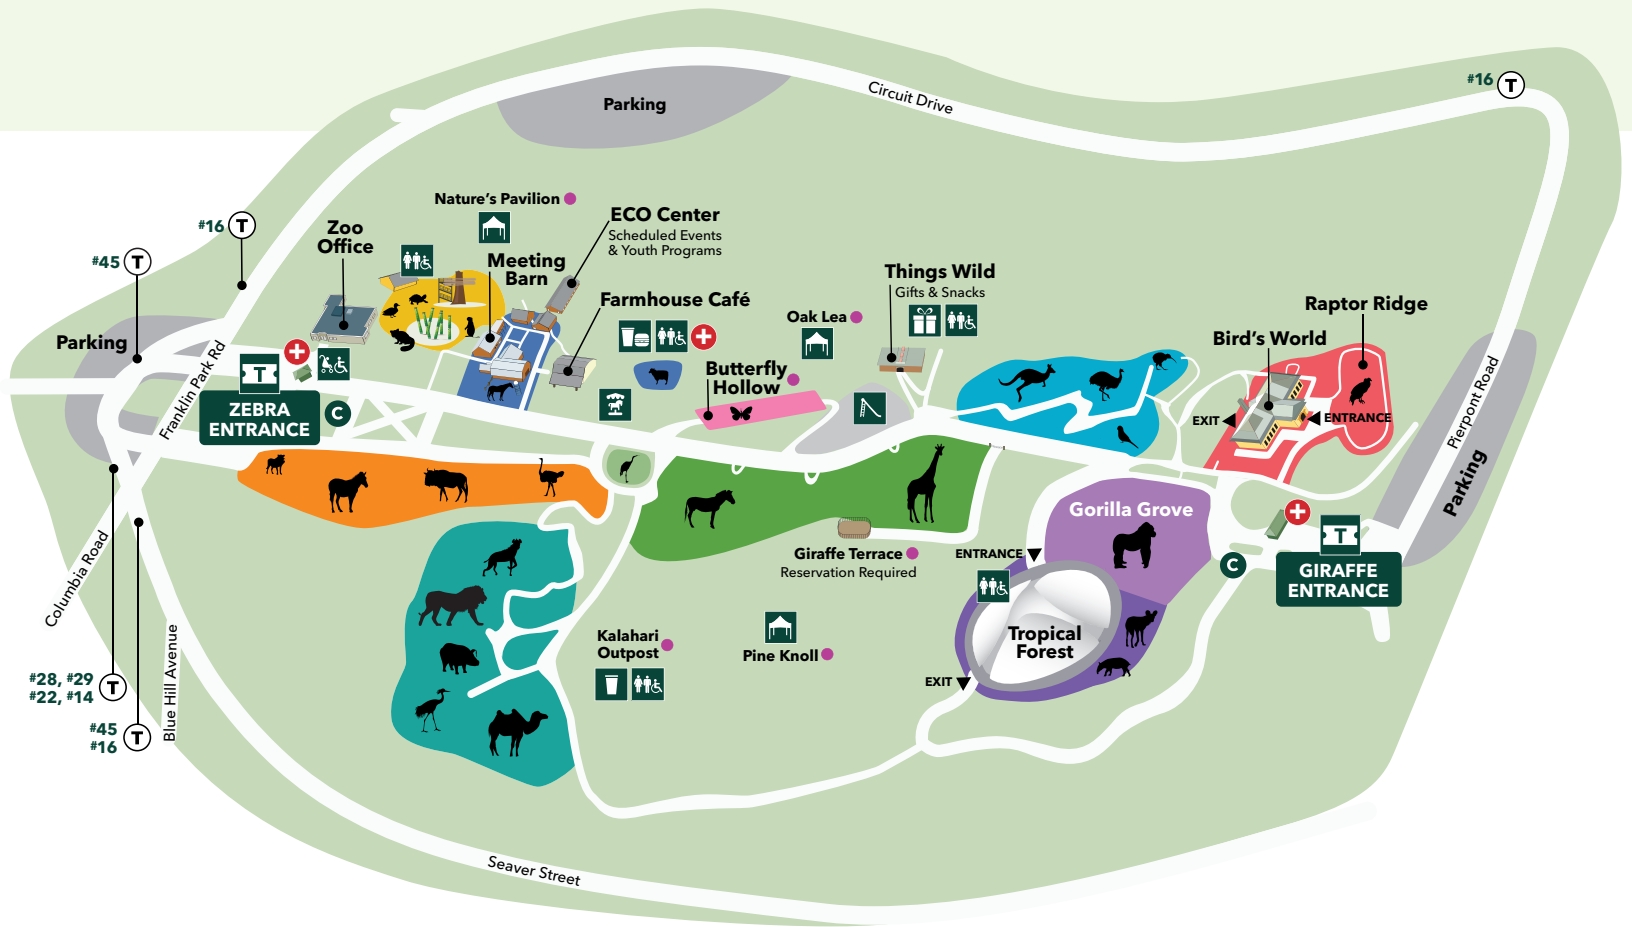

## HIMALAYAN HIGHLANDS

Markhor  
Snow Leopard  
Yak

## Visitor Guide

-  **Tickets & Information**
-  **Restrooms**
-  **Stroller & Wheelchair Rental**

-  **Concessions**
-  **Gift Shop**
-  **Rides**

-  **Playground**
-  **Rental Area**
-  **Seasonal**

-  **Conservation Kiosk**
-  **First Aid Kits** are available at the admission booths, gift shop, and the Farmhouse Cafe.
-  **Public Transportation**

### SERENGETI CROSSING

- Cape Porcupine
- Hartmann's Mountain Zebra
- Ostrich
- Warthog
- Wildebeest

### BIRD'S WORLD

- Kea
- Kookaburra
- White-Naped Crane
- EXHIBITS INSIDE BUILDING**
- Swamp • Rainforest
- Scrubland • Riverbank